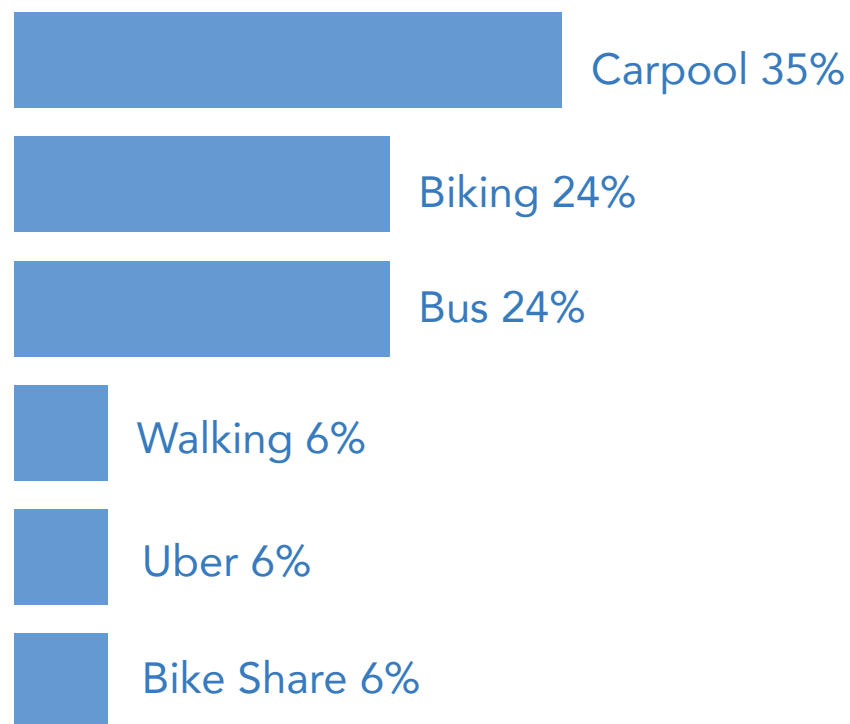

YOUTH TRANSPORTATION IDEATION

Why Youth Transportation Is Important

40%

of **YOUTH** said

"Getting to & from
afterschool programs is difficult."

90%

of **ADULTS** said

"A lack of transportation to
out-of-school programs is a barrier."

26% of survey participants were unable to attend events within a month's span of time because transportation was unavailable.

Missouri youth indicate their most frequently used modes are public transportation or walking

Kansas youth indicate vehicles as their major mode of transportation.

TRANSPORTATION IDEAS

"I was supposed to go to ACT prep, but did not have a ride."